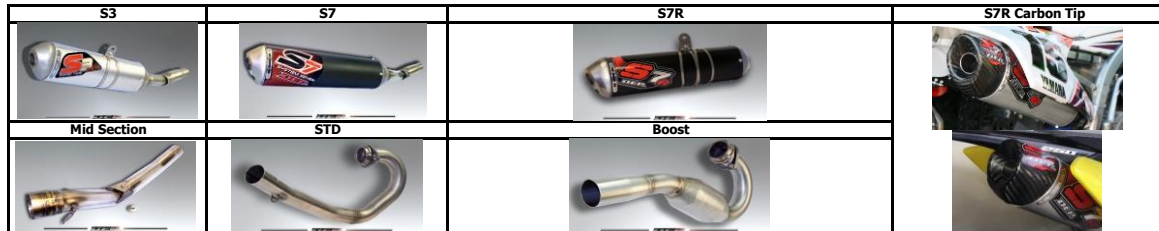

Enduro

RM250 03-06 ARMoured	DEPS2217	NICKEL
RM250 07 - on ARMoured	DEPS2222	NICKEL

**SUZUKI 4 STROKE
SILENCERS/MID SECTION**

MOTOCROSS

ENDURO/TRAIL

RMZ250 04/06	S7	D80	SO	DEPK4202
RMZ250 07/09	S7	B80	FS	DEPS4201
RMZ250 10/17	S7R Carbon tip can	Fixed	FS	DEPS4211
RMZ250 10/17	Mid section		FS	DEPS4208
RMZ450 X 05/17	S7R Carbon tip can	Fixed	SO 05/07 FS 08/16	DEPS4409
RMZ450 05/17	Mid section		SO 05/07 FS 08/16	DEPS4406
DR200	Silencer		SO	DEPS4901
DR350	S3		SO	DEPS4902
DRZ400S	S7*		SO	DEPS4904
DRZ400E	S7*		SO	DEPS4906

HEAD PIPES

MOTOCROSS

RMZ250 04/06	STD		SO	DEPK4203
RMZ250 07/09	BOOST		FS	DEPS4203
RMZ250 10/17	BOOST		FS	DEPS4206
RMZ450 05/07	BOOST		SO	DEPS4403
RMZ450 08/17	BOOST		FS	DEPS4404
DRZ400S	STD		SO	DEPS4905
DRZ400E	STD		SO	DEPS4907
DR350	STD		SO	DEPS4903

KEY

- **S3** - Silver silencer oval body
- **S7** - Oval black silencer, stainless end cap
- **S7R** - Black can, stainless end cap & wrap round silencer bracket
- **S7R Carbon Tip** - Oval silver can & carbon end cap
- **Mid section** - Two piece silencer design to be used with all S7R and S7R Carbon Tip Can's
- **Boost** - Header Pipe with boost chamber
- **STD** - Header Pipe with non-boost chamber
- **SO** - Slip on silencers fit OE header pipes
- **FS** - Full System (header pipe, mid section and can)
- - Silver silencer body