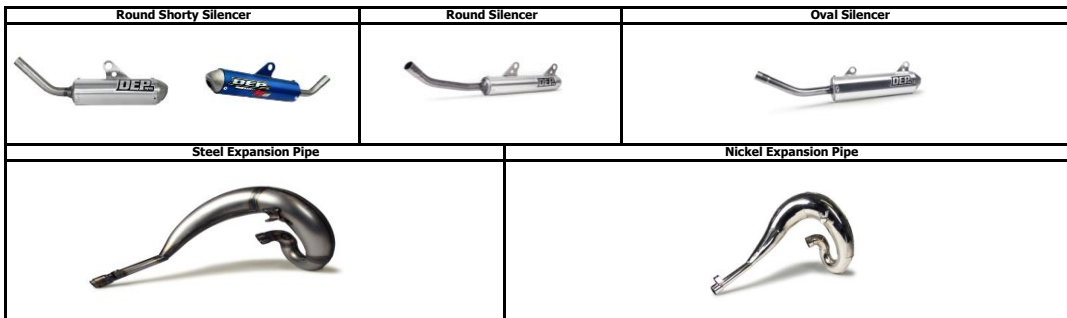

125-150

HVA CR125 00/08	DEPV2102	STEEL
HVA CR125 00/08	DEPV2103	NICKEL
HVA 125 TC 2015 TE 15/16 / KTM125/150 SX 11/15 EXC 11/16	DEPT2117	STEEL
HVA 125 TC 2015 TE 15/16 / KTM125/150 SX 11/15 EXC 11/16	DEPT2118	NICKEL
HVA 125 TC 2016/17 / KTM125/150 SX 16 -on XC-W 125/150 17 -On (FS)	DEPT2124	STEEL
HVA 125 TC 2016/17 / KTM125/150 SX 16 -on XC-W 125/150 17 -On (FS)	DEPT2125	NICKEL

250-300

HVA CR250 00/12 WR250/300 00/12	DEPV2202	STEEL
HVA CR250 00/12 WR250/300 00/12	DEPV2203	NICKEL
HVA TC/TE 250/300 15-16 / KTM250 SX/EXC 11/16	DEPT2220	STEEL
HVA TC/TE 250/300 15-16 / KTM250 SX/EXC 11/16	DEPT2221	NICKEL
HVA TC/TE 250/300 14/16 / KTM250/300 EXC 11/16 ARMoured	DEPT2222	NICKEL
HVA TC/TE 250/300 17-on / KTM250 SX/EXC 17 -on	DEPT2232	STEEL
HVA TC/TE 250/300 17-on / KTM250 SX/EXC 17 -on	DEPT2233	NICKEL

ENDURO

125

HVA 125 TE 15/16 TC 2015 / KTM125/150 SX 11/15 EXC 11/16	DEPT2117	STEEL
HVA 125 TE 15/16 TC 2015 / KTM125/150 SX 11/15 EXC 11/16	DEPT2118	NICKEL
HVA 125 TX 2017 -FS / KTM125/150 SX 2016 - on XC-W 125/150 17 - on FS	DEPT2124	STEEL
HVA 125 TX 2017 -FS / KTM125/150 SX 2016 - on XC-W 125/150 17 - on FS	DEPT2125	NICKEL

250-300

HVA TC/TE 250/300 14/16 / KTM250/300 EXC 11/16 ARMoured	DEPT2222	NICKEL
HVA TC/TE 250/300 17-18 / KTM250/300 EXC 17-18 ARMoured	DEPT2235	STEEL
HVA TC/TE 250/300 17-18 / KTM250/300 EXC 17-18 ARMoured	DEPT2234	NICKEL

SPORTS ROAD

HVA SMS125 07 - on	DEPV2105	NICKEL