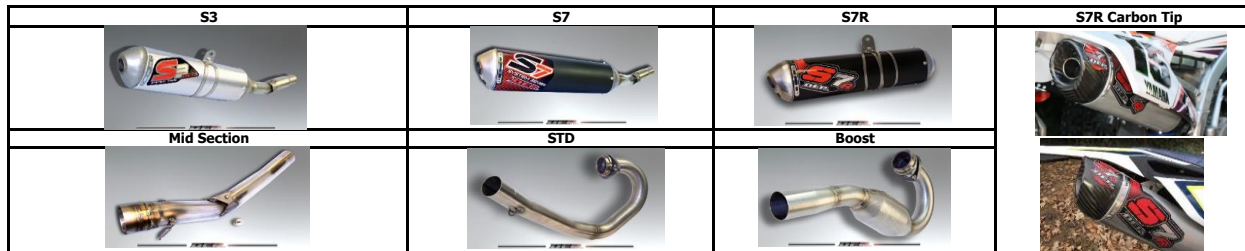

KEY

- S3** - Silver silencer oval body
- S7** - Oval black silencer, stainless end cap
- S7R** - Black can, stainless end cap & wrap round silencer bracket
- S7R Carbon Tip** - Oval silver can & carbon end cap
- Mid section** - Two piece silencer design to be used with all S7R and S7R Carbon Tip Can's
- Boost** - Header Pipe with boost chamber
- STD** - Header Pipe with non-boost chamber
- SO** - Slip on silencers fit OE header pipes
- FS** - Full System (header pipe, mid section and can)
- * - Silver silencer body