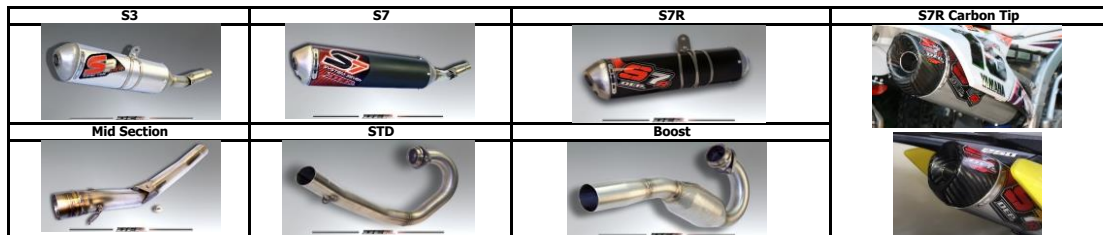

**SUZUKI 4 STROKE
SILENCERS/MID SECTION**

MOTOCROSS

RMZ250 04/06	S7	D80	SO	DEPK4201
RMZ250 07/09	S7	B80	FS	DEPS4202
RMZ250 10/17	S7R Carbon tip can	Fixed	FS	DEPS4210
RMZ250 10/17	Mid section		FS	DEPS4208
RMZ450 05/17	S7R Carbon tip can	Fixed	SO 05/07 FS 08/16	DEPS4410
RMZ450 05/17	Mid section		SO 05/07 FS 08/16	DEPS4406

ENDURO/TRAIL

RMZ250 04/06	S7	D80	SO	DEPK4202
RMZ250 07/09	S7	B80	FS	DEPS4201
RMZ250 10/17	S7R Carbon tip can	Fixed	FS	DEPS4211
RMZ250 10/17	Mid section		FS	DEPS4208
RMZ450 X 05/17	S7R Carbon tip can	Fixed	SO 05/07 FS 08/16	DEPS4409
RMZ450 05/17	Mid section		SO 05/07 FS 08/16	DEPS4406
DR200	Silencer		SO	DEPS4901
DR350	S3		SO	DEPS4902
DRZ400S	S7*		SO	DEPS4904
DRZ400E	S7*		SO	DEPS4906

HEAD PIPES

MOTOCROSS

RMZ250 04/06	STD		SO	DEPK4203
RMZ250 07/09	BOOST		FS	DEPS4203
RMZ250 10/17	BOOST		FS	DEPS4206
RMZ450 05/07	BOOST		SO	DEPS4403
RMZ450 08/17	BOOST		FS	DEPS4404
DRZ400S	STD		SO	DEPS4905
DRZ400E	STD		SO	DEPS4907
DR350	STD		SO	DEPS4903

KEY

- **S3** - Silver silencer oval body
- **S7** - Oval black silencer, stainless end cap
- **S7R** - Black can, stainless end cap & wrap round silencer bracket
- **S7R Carbon Tip** - Oval silver can & carbon end cap
- **Mid section** - Two piece silencer design to be used with all S7R and S7R Carbon Tip Can's
- **Boost** - Header Pipe with boost chamber
- **STD** - Header Pipe with non-boost chamber
- **SO** - Slip on silencers fit OE header pipes
- **FS** - Full System (header pipe, mid section and can)
- ***** - Silver silencer body