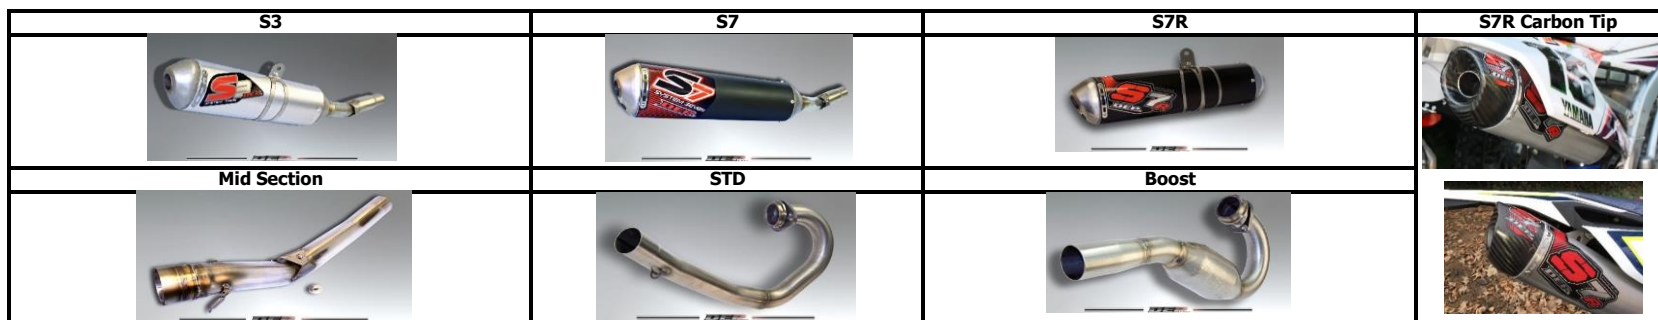

MODEL/YEAR	DESIGN	BRACKET	FITMENT	PART NO

HVA 4 STROKE

SILENCERS/MID SECTION

MOTOCROSS

HVA FC 250/350F 2014/17	S7R Carbon tip can	Fixed	FS	DEPT4216
HVA FC 250/350F 2014/15	Mid section		FS	DEPT4212
HVA FC 250/350F 2016/17	Mid section		FS	DEPT4214
HVA FC 450 2016/17	S7R Carbon tip can	Fixed	SO	DEPT4418

ENDURO

HVA FE 250/350F 2014/17	S7R Carbon tip can	FIXED	SO	DEPT4218
HVA FE 450-510 2017	S7R Carbon tip can	FIXED	SO	DEPT4416

HEAD PIPES

HVA 250 FC 14/15 FE 14/16 - 350 FC 14/15 FE 14/16	BOOST		FS	DEPT4210V
HVA 250/350 FC 16/17	STD		FS	DEPT4217

KEY

- **S3** - Silver silencer oval body
- **S7** - Oval black silencer, stainless end cap
- **S7R** - Black can, stainless end cap & wrap round silencer bracket
- **S7R Carbon Tip** - Oval silver can & carbon end cap
- **Mid section** - Two piece silencer design to be used with all S7R and S7R Carbon Tip Can's
- **Boost** - Header Pipe with boost chamber
- **STD** - Header Pipe with non-boost chamber
- **SO** - Slip on silencers fit OE header pipes
- **FS** - Full System (header pipe, mid section and can)
- ***** - Silver silencer body