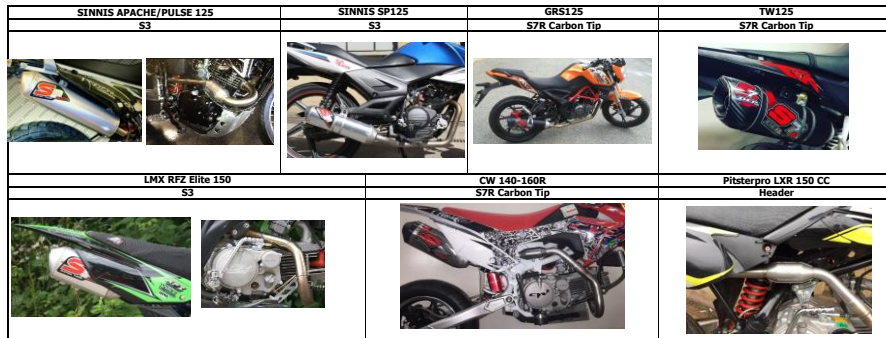

KEY

- **S3** - Silver silencer oval body
- **S7** - Oval black silencer, stainless end cap
- **S7R** - Black can, stainless end cap & wrap round silencer bracket
- **S7R Carbon Tip** - Oval silver can & carbon end cap
- **Mid section** - Two piece silencer design to be used with all S7R and S7R Carbon Tip Can's
- **Boost** - Header Pipe with boost chamber
- **STD** - Header Pipe with non-boost chamber
- **SO** - Slip on silencers fit OE header pipes
- **FS** - Full System (header pipe, mid section and can)
- - Silver silencer body