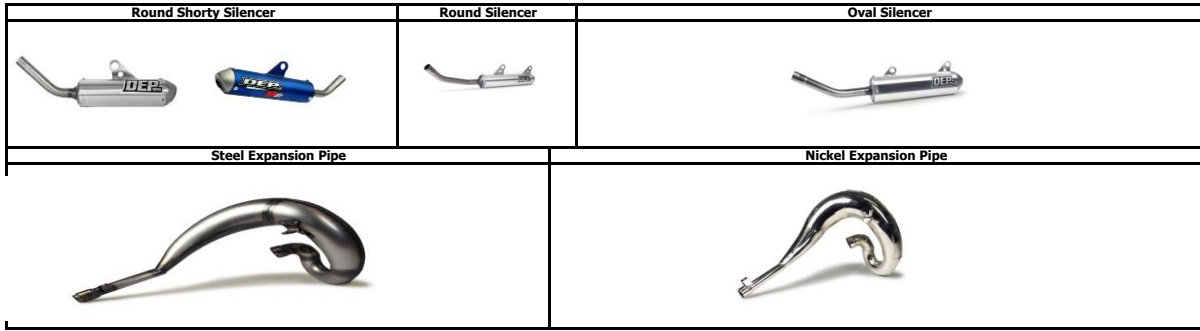

200-250-300
KTM200 SX 03/13 DEPT2214
KTM200 SX 03/13 DEPT2215
KTM250 SX 94/97 DEPT2206
KTM250 SX 94/97 DEPT2224
KTM250 SX 98/99 DEPT2209
KTM250 SX 98/99 DEPT2225
KTM250 SX 00/02 DEPT2210
KTM250 SX 00/02 DEPT2226
KTM250 SX 03/10 DEPT2216
KTM250 SX 03/10 DEPT2217
KTM250 SX/EXC 11/16 / HVA TC/TE 250/300 15-16 DEPT2220
KTM250 SX/EXC 11/16 / HVA TC/TE 250/300 15-16 DEPT2221
KTM250 SX/EXC 17 -on / HVA TC/TE 250/300 17-on DEPT2232
KTM250 SX/EXC 17 -on / HVA TC/TE 250/300 17-on DEPT2233

ENDURO
KTM125/150 SX 11/15 EXC 11/16 / HVA 125 TE 15/16 TC 2015 DEPT2117
KTM125/150 SX 11/15 EXC 11/16 / HVA 125 TE 15/16 TC 2016 DEPT2118
KTM125/150 SX 2016 - on XC-W 125/150 17 - on / HVA 125 TX 2017 FS DEPT2124
KTM125/150 SX 2016 - on XC-W 125/150 17 - on / HVA 125 TX 2017 FS DEPT2125
KTM250/300 EXC 00/03 DEPT2211
KTM250/300 EXC 04/10 ARMoured DEPT2218
KTM250/300 EXC 11/16 / HVA TC/TE 250/300 14/16 ARMoured DEPT2222
KTM250/300 EXC 17-18 / HVA TC/TE 250/300 17-18 ARMoured DEPT2235
KTM250/300 EXC 17-18 / HVA TC/TE 250/300 17-18 ARMoured DEPT2234
KTM250/300 TPI 2018 ARMoured DEPT2236
KTM250/300 TPI 2018 ARMoured DEPT2237