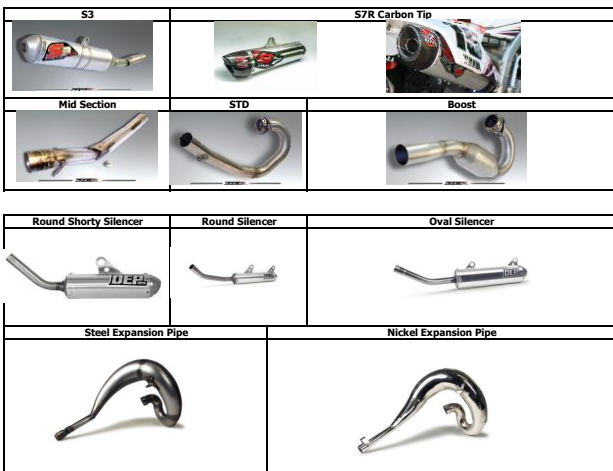

MODEL/YEAR	PART NO	MODEL/YEAR	PART NO	TYPE	MODEL/YEAR	DESIGN	FITMENT	PART NO

**YAMAHA 2 STROKE
SILENCERS**

MODEL/YEAR	PART NO	MODEL/YEAR	PART NO	TYPE
MOTOCROSS				
90-85				
Y280 83	DEPY2801	Y285 02 - on	DEPY2805	STEEL
Y280 84	DEPY2802	Y285 02 - on	DEPY2806	NICKEL
Y280 85/92	DEPY2803			
Y280/85 93 - on	DEPY2804			
125				
YZ125 82/83	DEPY2101	YZ125 99	DEPY2112	STEEL
YZ125 84/85	DEPY2102	YZ125 99	DEPY2120	NICKEL
YZ125 86	DEPY2103	YZ125 00/04	DEPY2113	STEEL
YZ125 87	DEPY2104	YZ125 00/04	DEPY2121	NICKEL
YZ125 88	DEPY2105	YZ125 05 - on	TQ	STEEL
YZ125 89/90	DEPY2106	YZ125 05 - on	TO	DEPY2117
YZ125 91/92	DEPY2107	YZ125 05 - on	Rev	DEPY2118
YZ125 93	DEPY2108	YZ125 05 - on	Rev	DEPY2119
YZ125 94/95	DEPY2109			
YZ125 96/01	DEPY2110			
YZ125 02 - on	DEPY2114			
YZ125 02 - on	SHORTY DEPY2122			
250				
YZ250 82	DEPY2201	YZ250 99 - on	DEPY2213	STEEL
YZ250 83	DEPY2202	YZ250 99 - on	DEPY2214	NICKEL
YZ250 84/85	DEPY2203			
YZ250 86/87	DEPY2204			
YZ250 88	DEPY2205			
YZ250 89	DEPY2206			
YZ250 90	DEPY2207			
YZ250 91/92	DEPY2208			
YZ250 93/95	DEPY2209			
YZ250 96/01	DEPY2210			
YZ250 02 - on	DEPY2211			
YZ250 02 - on	SHORTY DEPY2216			
465-500				
YZ465 81	DEPY2401			
YZ490 82	DEPY2402			
YZ490 83	DEPY2403			
YZ500 84/88	DEPY2501			
ENDURO				
YZ125 05 - on	DEPY2115			
YZ250 X 05 - on	DEPY2212			
WR200 91/05	DEPY2920			
TRAIL				
DT150/80	DEPY2901			
DT100	DEPY2902			
DT125L/C	DEPY2903			
DT125/200R 88	DEPY2904			
DT125R 89/03	DEPY2906			
DT125RE/X	DEPY2908			
DT125/175MX	DEPY2910			
DT250MX	DEPY2911			
TRR125	DEPY2912			
TDR250 (PAIR)	DEPY2913			
IT175J	DEPY2914			
IT200N	DEPY2915			
TY175	DEPY2917			
TY250 MONO S	DEPY2918			
TY250 MONO R	DEPY2919			
SPORTS ROAD				
RD500 (2 LOWER)	DEPY2922			

**YAMAHA 2 STROKE
EXPANSION PIPES**