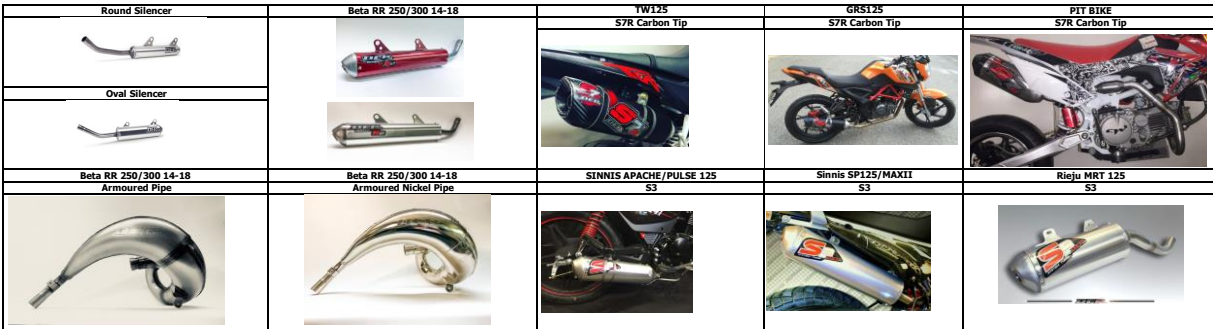

STD - Header Pipe with non-boost chamber

SO - Slip on silencer and mid can fit OE header pipes

FS - Full System (header pipe, mid section and can)

MODEL/YEAR DESIGN FITMENT PART NO				MODEL/YEAR TYPE			
SILENCERS 2/4 STROKE				EXPANSION PIPES			
MAICO				MAICO			
Maico 250 81	SO		DEPM2205	250 81	DEPM2206	STEEL	
Maico 400/440 78/79	SO		DEPM2401	400/440 78/79	DEPM2402	STEEL	
Maico 400/440 80	SO		DEPM2403	400/440 80	DEPM2404	STEEL	
Maico 400/490 81/82	SO		DEPM2405	400/490 81	DEPM2406	STEEL	
Maico 490 83	SO		DEPM2410				
Maico 490 84/86	SO		DEPM2411				
TM				TM			
TM125/144 00/07	FS		DEPB2101	TM125/144 00/07	DEPB2102	STEEL	
(TM125 Silencer must be used with DEP pipe)				TM125/144 00/07	DEPB2103	NICKEL	
TM250 04-07	SO		DEPB2201	(TM125/144 PIPES MUST BE USED WITH DEP SILENCER)			
TM250/300 15-17	FS		DEPB2202	TM250/300 15-17	DEPB2203	STEEL	
(TM250 15-17 Silencer must be used with DEP pipe)				TM250/300 15-17	DEPB2204	NICKEL	
				(TM250 15-17 PIPES MUST BE USED WITH DEP SILENCER)			
BETA				BETA			
RR 250/300 14-18 (RED SILENCER CAN)	SO		DEPBT2201	RR 250/300 14-18 ARMOURED	DEPBT2202	STEEL	
RR 250/300 14-18 (SILVER SILENCER CAN)	SO		DEPBT2204	RR 250/300 14-18 ARMOURED	DEPBT2203	NICKEL	
GAS GAS				GAS GAS			
EC125 01/12	SO		DEPG2101	EC125 01/02	DEPG2102	STEEL	
EC200 03/06	SO		DEPG2201	EC125 01/02	DEPG2103	NICKEL	
EC200 07/12	SO		DEPG2202	EC125 03/12	DEPG2104	STEEL	
EC250/300 98/06	SO		DEPG2204	EC125 03/12	DEPG2105	NICKEL	
EC250/300 07/11	SO		DEPG2206	EC200 03-12 ARMOURED	DEPG2203	NICKEL	
EC250/300 2012/13	SO		DEPG2208	EC250/300 98/07 ARMOURED	DEPG2205	NICKEL	
EC250/300 2014/17	FS		DEPG2210	EC250/300 08/11 ARMOURED	DEPG2207	NICKEL	
				EC250/300 12/13 ARMOURED	DEPG2209	NICKEL	
				EC250/300 14/17 ARMOURED - FS	DEPG2211	NICKEL	
				<i>Supplied with 5mm spacer for rear bracket</i>			
BULTACO				RIEJU			
Bultaco	SO		DEPB2901	RIEJU MRT 50	DEPR2502	NICKEL	
FANTIC				4 STROKE HEADERS			
Fantic Trials	SO		DEPFA2901	APACHE/PULSE 125	DEPP4102	BOOST	
				SINNIS SP125 STD HEAD PIPE	DEPP4105	STD	
				SINNIS MAX II STD HEAD PIPE	DEPP4105	STD	
				GRS125 STD HEAD PIPE FS	DEPKM4102	STD	
RIEJU				PIT BIKE HEADERS			
RIEJU MRT 50			DEPR2501	LMX RFZ ELITE 150CC	DEPL4103	STD	
				LMX RFZ ELITE 150CC	DEPL4104	BOOST	
				DEPR4104	DEPR4104	STD	
				CW 140-160R	DEPL4110	BOOST	
				CW 140-160R FACTORY FIT	DEPR4111	BOOST	
				CW160 S 2017	DEPL4115	BOOST	
				CW160 TB 2017	DEPR4116	BOOST	
				Pitsterpro LXR 150 CC	DEPPT4103	STD	
				Pitsterpro LXR 150 CC	DEPPT4104	BOOST	
				KURZ RT1 16-ON	DEPK24103	BOOST	
OTHERS				KEY			
APACHE/PULSE 125	S3	SO	DEPP4101	S3 - Silver silencer oval body with stainless end cap			
SINNIS SP125 SILVER SILENCER/ STEEL END CAP	S3	FS	DEPP4103	S7R Carbon Tip - Oval silver can & carbon end cap			
SINNIS SP125 SILVER SILENCER/ CARBON END CAP	S7R Carbon Tip	FS	DEPP4104	Mid section - Two piece silencer design to be used with all S7R Carbon Tip Can's			
SINNIS MAX II SILVER SILENCER/ STEEL END CAP	S3	FS	DEPP4103	Boost - Header Pipe with boost chamber			
SINNIS MAX II SILVER SILENCER/ CARBON END CAP	S7R Carbon Tip	FS	DEPP4104	STD - Header Pipe with non-boost chamber			
RIEJU MRT 50	S2	SO	DEPR2501	SO - Slip on silencer and mid can fit OE header pipes			
RIEJU MARATHON MRT 125/200	S3	SO	DEPR4101	FS - Full System (header pipe, mid section and can)			
RIEJU MRT 450	S3	SO	DEPR4401				
RIEJU RS2 SILENCER	S3	SO	DEPR4102				
GRS125 STD SILENCER (BLACK CAN)	S7R Carbon Tip	FS	DEPKM4101				
TW125 STD SILENCER (BLACK CAN)	S7R Carbon Tip	FS	DEPKM4103				
PIT BIKE							
LMX RFZ ELITE 150CC STD SILENCER	S3	FS	DEPL4101				
LMX RFZ ELITE 150CC STD SILENCER	S7R Carbon Tip	FS	DEPL4102				
CW 140-160R STD SILENCER	S3	FS	DEPL4107				
CW 140-160R STD SILENCER	S7R Carbon Tip	FS	DEPL4108				
CW 140-160R FACTORY FIT SILENCER	S7R Carbon Tip	FS	DEPR4112				
CW 160 S/TB 2017 CARB TIP SILENCER	S7R Carbon Tip	FS	DEPL4113				
CW 160 S/TB 2017 MID-SECTION	Mid	FS	DEPL4114				
Pitsterpro LXR 150 CC STD SILENCER	S3	FS	DEPPT4101				
Pitsterpro LXR 150 CC STD SILENCER	S7R Carbon Tip	FS	DEPPT4102				
KURZ RT1 16-ON CARB TIP SILENCER	S7R Carbon Tip	FS	DEPK24101				
KURZ RT1 16-ON MID-SECTION	Mid	FS	DEPK24102				