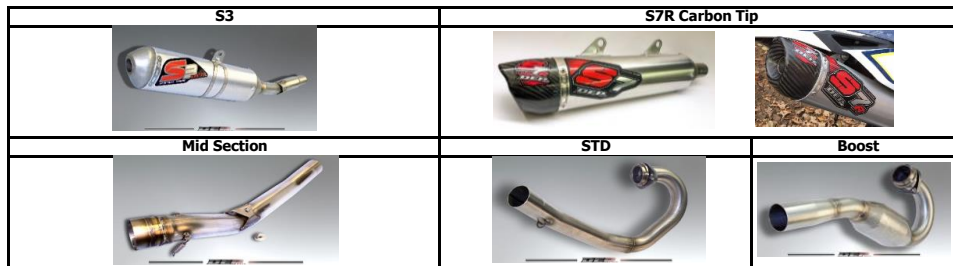

ENDURO

KTM250	EXC-F 06/12	S7R Carbon Tip	FS	DEPT4209	
KTM250	SXF/EXC-F 06/12	Mid section	FS	DEPT4207	
KTM250	EXC-F 13/18	350 EXC-F 13/18	S7R Carbon Tip	SO	DEPT4218
KTM250/350	XC-F 16/18	S7R Carbon Tip	FS	DEPT4219	
KTM250/350	XC-F 16/18	Mid section	FS	DEPT4214	
KTM450/525	EXC-F 00/03	S7R Carbon Tip	SO	DEPT4403	
KTM450	EXC-F 04/18	S7R Carbon Tip	SO	DEPT4416	
KTM350	FREERIDE	Silencer	FS	DEPT4410	
KTM350	FREERIDE	Mid section	FS	DEPT4411	

HEAD PIPES

KTM250 SXF 06/12	EXC-F 06/12	BOOST	FS	DEPT4203
KTM250 SXF 13/15	- 350 SXF 11/15 - XC-F & W 250 14/16	BOOST	FS	DEPT4210T
KTM250/350 SXF/XC-F	16/18	STD	FS	DEPT4217
KTM450 SXF 13/15		STD	FS	DEPT4409

KEY

S3 - Silver silencer oval body with stainless end cap

S7R Carbon Tip - Oval silver can & carbon end cap

Mid section - Two piece silencer design to be used with all S7R Carbon Tip Can's

Boost - Header Pipe with boost chamber

STD - Header Pipe with non-boost chamber

SO - Slip on silencer and mid can fit OE header pipes

FS - Full System (header pipe, mid section and can)