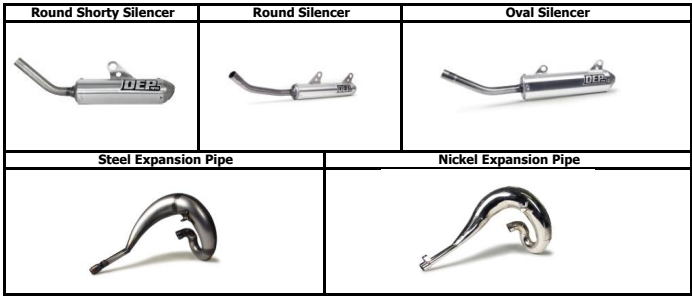

Enduro

RM250 03-06 ARMoured	DEPS2217	NICKEL
RM250 07 - on ARMoured	DEPS2222	NICKEL

**SUZUKI 4 STROKE
SILENCERS/MID SECTION**

MOTOCROSS

RMZ250 04/06	S7R Carbon tip can	SO	DEPK4218
RMZ250 04/06	Mid section	SO	DEPK4219
RMZ250 07/09	S7R Carbon tip can	FS	DEPS4212
RMZ250 07/09	Mid section	FS	DEPS4213
RMZ250 10/18	S7R Carbon tip can	FS	DEPS4210
RMZ250 10/18	Mid section	FS	DEPS4208
RMZ450 05/17	S7R Carbon tip can	SO 05/07 FS 08/16	DEPS4410
RMZ450 05/17	Mid section	SO 05/07 FS 08/16	DEPS4406

ENDURO/TRAIL

RMZ250 04/06	S7R Carbon tip can	SO	DEPK4220
RMZ250 04/06	Mid section	SO	DEPK4219
RMZ250 07/09	S7R Carbon tip can	FS	DEPS4214
RMZ250 07/09	Mid section	FS	DEPS4215
RMZ250 10/18	S7R Carbon tip can	FS	DEPS4211
RMZ250 10/18	Mid section	FS	DEPS4208
RMZ450 X 05/17	S7R Carbon tip can	SO 05/07 FS 08/16	DEPS4409
RMZ450 05/17	Mid section	SO 05/07 FS 08/16	DEPS4406
DR200	Silencer	SO	DEPS4901
DR350	S3	SO	DEPS4902
DRZ400S	S3	SO	DEPS4904
DRZ400E	S3	SO	DEPS4906

HEAD PIPES

MOTOCROSS/ ENDURO

RMZ250 04/06	STD	SO	DEPK4203
RMZ250 07/09	BOOST	FS	DEPS4203
RMZ250 10/18	BOOST	FS	DEPS4206
RMZ450 05/07	BOOST	SO	DEPS4403
RMZ450 08/17	BOOST	FS	DEPS4404
DRZ400S	STD	SO	DEPS4905
DRZ400E	STD	SO	DEPS4907
DR350	STD	SO	DEPS4903