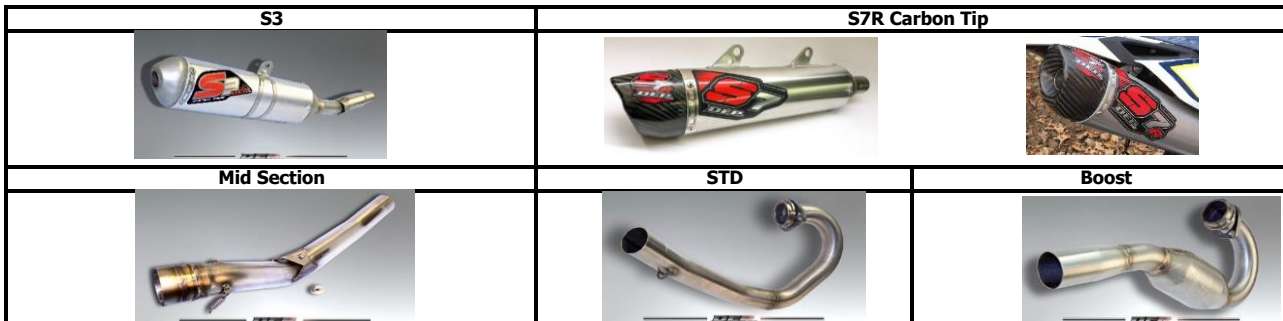

MODEL/YEAR	DESIGN	FITMENT	PART NO

HVA 4 STROKE

SILENCERS/MID SECTION

MOTOCROSS

HVA FC 250/350F 14/18	S7R Carbon tip can	FS	DEPT4216
HVA FC 250/350F 2014/15	Mid section	FS	DEPT4212
HVA FC 250/350F 16/18	Mid section	FS	DEPT4214
HVA FC 450 16/18	S7R Carbon tip can	SO	DEPT4418

ENDURO

HVA FE 250/350F 14/18	S7R Carbon tip can	SO	DEPT4218
HVA FE 450-510 17/18	S7R Carbon tip can	SO	DEPT4416

HEAD PIPES

HVA 250 FC 14/15 FE 14/16 - 350 FC 14/15 FE 14/16	BOOST	FS	DEPT4210V
HVA 250/350 FC 16/18	STD	FS	DEPT4217

KEY

S3 - Silver silencer oval body with stainless end cap

S7R Carbon Tip - Oval silver can & carbon end cap

Mid section - Two piece silencer design to be used with all S7R Carbon Tip Can's

Boost - Header Pipe with boost chamber

STD - Header Pipe with non-boost chamber

SO - Slip on silencer and mid can fit OE header pipes

FS - Full System (header pipe, mid section and can)